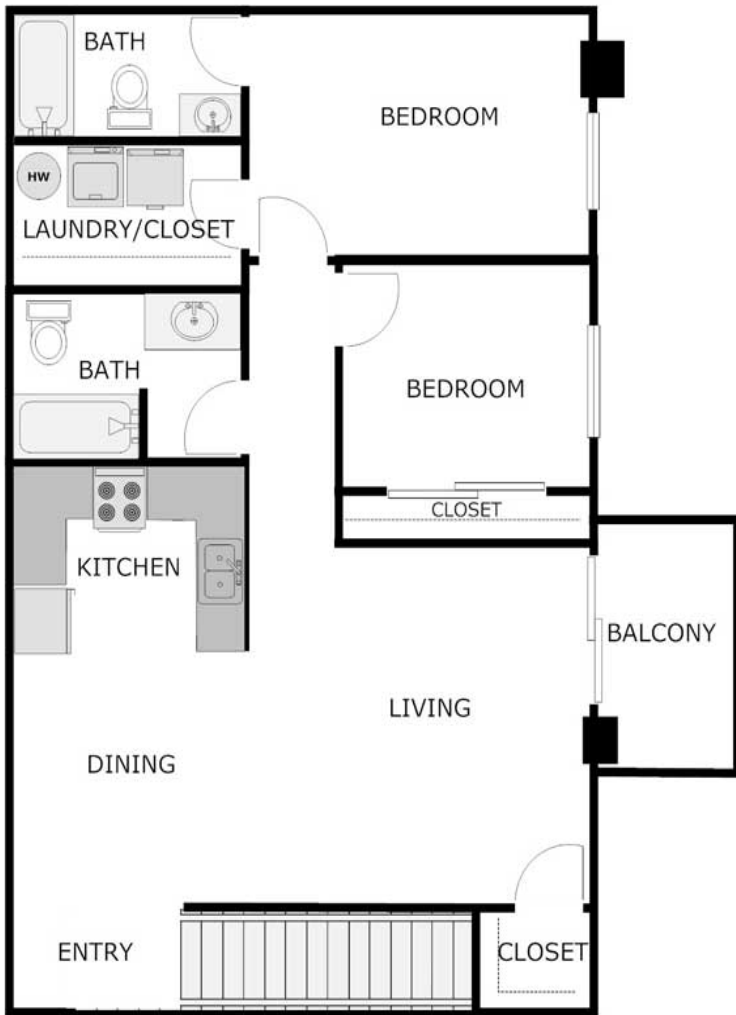

## 2 Bedroom 2 Bath Apartment Upper

1,059 Sq. Ft.

RENT

DEPOSIT

DATE AVAILABLE

NOTES

---

---